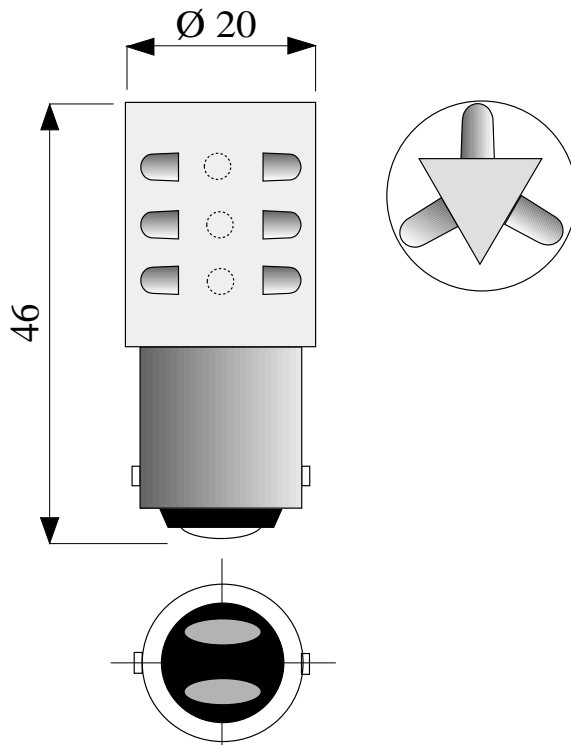

# LED & BASED LED

Stackled Ba15d With 9 LED's

Fig. 4-039

## To be used for signal applications

| Article   | Description                                     | LED's  | Fig. |
|-----------|---|--------|------|
| 652037701 | Ba15d/19 STACK-LED T20x46 24V AC/DC 45mA WHITE  | 9 Leds | 4-39 |
| 652037702 | Ba15d/19 STACK-LED T20x46 24V AC/DC 15mA RED    | 9 Leds | 4-39 |
| 652037703 | Ba15d/19 STACK-LED T20x46 24V AC/DC 45mA GREEN  | 9 Leds | 4-39 |
| 652037704 | Ba15d/19 STACK-LED T20x46 24V AC/DC 15mA YELLOW | 9 Leds | 4-39 |
| 652037706 | Ba15d/19 STACK-LED T20x46 24V AC/DC 45mA BLUE   | 9 Leds | 4-39 |
| 652066601 | Ba15d/19 STACK-LED T20x46 130V AC 8mA WHITE     | 9 Leds | 4-39 |
| 652066602 | Ba15d/19 STACK-LED T20x46 130V AC 8mA RED       | 9 Leds | 4-39 |
| 652066603 | Ba15d/19 STACK-LED T20x46 130V AC 8mA GREEN     | 9 Leds | 4-39 |
| 652066604 | Ba15d/19 STACK-LED T20x46 130V AC 8mA YELLOW    | 9 Leds | 4-39 |
| 652066606 | Ba15d/19 STACK-LED T20x46 130V AC 8mA BLUE      | 9 Leds | 4-39 |
| 652076601 | Ba15d/19 STACK-LED T20x46 230V AC 4mA WHITE     | 9 Leds | 4-39 |
| 652076602 | Ba15d/19 STACK-LED T20x46 230V AC 4mA RED       | 9 Leds | 4-39 |
| 652076603 | Ba15d/19 STACK-LED T20x46 230V AC 4mA GREEN     | 9 Leds | 4-39 |
| 652076604 | Ba15d/19 STACK-LED T20x46 230V AC 4mA YELLOW    | 9 Leds | 4-39 |
| 652076606 | Ba15d/19 STACK-LED T20x46 230V AC 4mA BLUE      | 9 Leds | 4-39 |