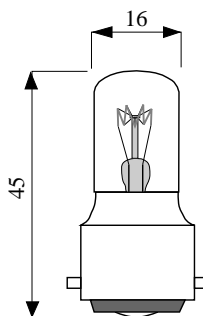

SHIP & NAVIGATION

Boat Lamps B22d / 22x16

Fig. 7-082

Fig. 7-083

Fig. 7-084

Fig. 7-085

Article	Volt	Watt	Base	∅	L	Finish	Fig.
223438974	24	2	Ba22d/22x16	14	34	Clear	7-082
223439374	24	5	Ba22d/22x16	14	34	Clear	7-082
223939174	24	3	Ba22d/22x16	16	39	Clear	7-083
223946074	30	3	Ba22d/22x16	16	39	Clear	7-083
223946274	30	5	Ba22d/22x16	16	39	Clear	7-083
223957274	60	5	Ba22d/22x16	16	39	Clear	7-083
223939174	130	5	Ba22d/22x16	16	39	Clear	7-083
223980474	220/260	3/5	Ba22d/22x16	16	39	Clear	7-083
223980674	220/260	5/7	Ba22d/22x16	16	39	Clear	7-083
224544974	24/30	6/10	Ba22d/22x16	16	45	Clear	7-084
224568674	110/130	6/10	Ba22d/22x16	16	45	Clear	7-084
224580874	220/260	6/10	Ba22d/22x16	16	45	Clear	7-084
225431074	12	5	Ba22d/22x16	16	54	Clear	7-085
225431174	12	10	Ba22d/22x16	16	54	Clear	7-085
225439674	24	15	Ba22d/22x16	16	54	Clear	7-085
225439874	24	25	Ba22d/22x16	16	54	Clear	7-085
225459874	65/95	6/10	Ba22d/22x16	16	54	Clear	7-085
225466574	130	5	Ba22d/22x16	16	54	Clear	7-085
225468674	110/140	6/10	Ba22d/22x16	16	54	Clear	7-085
225480674	220/260	5/7	Ba22d/22x16	16	54	Clear	7-085
225480874	220/260	6/10	Ba22d/22x16	16	54	Clear	7-085
225481074	220/260	10/15	Ba22d/22x16	16	54	Clear	7-085
225485774	380	10	Ba22d/22x16	16	54	Clear	7-085