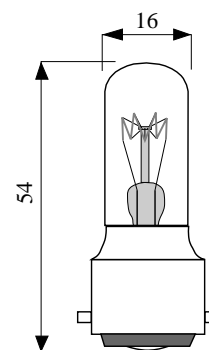

SHIP & NAVIGATION

Boat Lamps B22d / 22x16

Fig. 7-082

Fig. 7-083

Fig. 7-084

Fig. 7-085

Article	Volt	Watt	Base	∅	L	Finish	Fig.
223438974	24	2	Ba22d/22x16	14	34	Clear	7-082
223439374	24	5	Ba22d/22x16	14	34	Clear	7-082
223939174	24	3	Ba22d/22x16	16	39	Clear	7-083
223946074	30	3	Ba22d/22x16	16	39	Clear	7-083
223946274	30	5	Ba22d/22x16	16	39	Clear	7-083
223957274	60	5	Ba22d/22x16	16	39	Clear	7-083
223939174	130	5	Ba22d/22x16	16	39	Clear	7-083
223980474	220/260	3/5	Ba22d/22x16	16	39	Clear	7-083
223980674	220/260	5/7	Ba22d/22x16	16	39	Clear	7-083
224544974	24/30	6/10	Ba22d/22x16	16	45	Clear	7-084
224568674	110/130	6/10	Ba22d/22x16	16	45	Clear	7-084
224580874	220/260	6/10	Ba22d/22x16	16	45	Clear	7-084
225431074	12	5	Ba22d/22x16	16	54	Clear	7-085
225431174	12	10	Ba22d/22x16	16	54	Clear	7-085
225439674	24	15	Ba22d/22x16	16	54	Clear	7-085
225439874	24	25	Ba22d/22x16	16	54	Clear	7-085
225459874	65/95	6/10	Ba22d/22x16	16	54	Clear	7-085
225466574	130	5	Ba22d/22x16	16	54	Clear	7-085
225468674	110/140	6/10	Ba22d/22x16	16	54	Clear	7-085
225480674	220/260	5/7	Ba22d/22x16	16	54	Clear	7-085
225480874	220/260	6/10	Ba22d/22x16	16	54	Clear	7-085
225481074	220/260	10/15	Ba22d/22x16	16	54	Clear	7-085
225485774	380	10	Ba22d/22x16	16	54	Clear	7-085