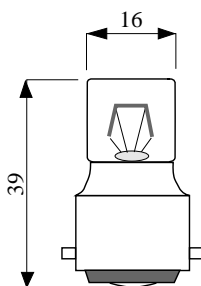

SHIP & NAVIGATION

Boat Lamps B22d / 22x16

Fig. 7-082

Fig. 7-083

Fig. 7-084

Fig. 7-085

Article	Volt	Watt	Base	∅	L	Finish	Fig.
223438974	24	2	Ba22d/22x16	14	34	Clear	7-082
223439374	24	5	Ba22d/22x16	14	34	Clear	7-082
223939174	24	3	Ba22d/22x16	16	39	Clear	7-083
223946074	30	3	Ba22d/22x16	16	39	Clear	7-083
223946274	30	5	Ba22d/22x16	16	39	Clear	7-083
223957274	60	5	Ba22d/22x16	16	39	Clear	7-083
223939174	130	5	Ba22d/22x16	16	39	Clear	7-083
223980474	220/260	3/5	Ba22d/22x16	16	39	Clear	7-083
223980674	220/260	5/7	Ba22d/22x16	16	39	Clear	7-083
224544974	24/30	6/10	Ba22d/22x16	16	45	Clear	7-084
224568674	110/130	6/10	Ba22d/22x16	16	45	Clear	7-084
224580874	220/260	6/10	Ba22d/22x16	16	45	Clear	7-084
225431074	12	5	Ba22d/22x16	16	54	Clear	7-085
225431174	12	10	Ba22d/22x16	16	54	Clear	7-085
225439674	24	15	Ba22d/22x16	16	54	Clear	7-085
225439874	24	25	Ba22d/22x16	16	54	Clear	7-085
225459874	65/95	6/10	Ba22d/22x16	16	54	Clear	7-085
225466574	130	5	Ba22d/22x16	16	54	Clear	7-085
225468674	110/140	6/10	Ba22d/22x16	16	54	Clear	7-085
225480674	220/260	5/7	Ba22d/22x16	16	54	Clear	7-085
225480874	220/260	6/10	Ba22d/22x16	16	54	Clear	7-085
225481074	220/260	10/15	Ba22d/22x16	16	54	Clear	7-085
225485774	380	10	Ba22d/22x16	16	54	Clear	7-085