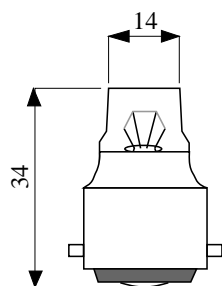

SHIP & NAVIGATION

Boat Lamps B22d / 22x16

Fig. 7-082

Fig. 7-083

Fig. 7-084

Fig. 7-085

Article	Volt	Watt	Base	∅	L	Finish	Fig.
223438974	24	2	Ba22d/22x16	14	34	Clear	7-082
223439374	24	5	Ba22d/22x16	14	34	Clear	7-082
223939174	24	3	Ba22d/22x16	16	39	Clear	7-083
223946074	30	3	Ba22d/22x16	16	39	Clear	7-083
223946274	30	5	Ba22d/22x16	16	39	Clear	7-083
223957274	60	5	Ba22d/22x16	16	39	Clear	7-083
223939174	130	5	Ba22d/22x16	16	39	Clear	7-083
223980474	220/260	3/5	Ba22d/22x16	16	39	Clear	7-083
223980674	220/260	5/7	Ba22d/22x16	16	39	Clear	7-083
224544974	24/30	6/10	Ba22d/22x16	16	45	Clear	7-084
224568674	110/130	6/10	Ba22d/22x16	16	45	Clear	7-084
224580874	220/260	6/10	Ba22d/22x16	16	45	Clear	7-084
225431074	12	5	Ba22d/22x16	16	54	Clear	7-085
225431174	12	10	Ba22d/22x16	16	54	Clear	7-085
225439674	24	15	Ba22d/22x16	16	54	Clear	7-085
225439874	24	25	Ba22d/22x16	16	54	Clear	7-085
225459874	65/95	6/10	Ba22d/22x16	16	54	Clear	7-085
225466574	130	5	Ba22d/22x16	16	54	Clear	7-085
225468674	110/140	6/10	Ba22d/22x16	16	54	Clear	7-085
225480674	220/260	5/7	Ba22d/22x16	16	54	Clear	7-085
225480874	220/260	6/10	Ba22d/22x16	16	54	Clear	7-085
225481074	220/260	10/15	Ba22d/22x16	16	54	Clear	7-085
225485774	380	10	Ba22d/22x16	16	54	Clear	7-085