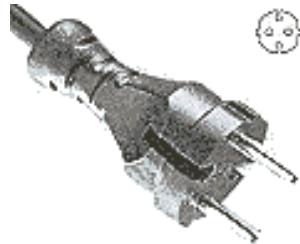

# Steckersysteme der verschiedenen Länder

= AUS 1 (10 A/250 V)

= AUS 2 (10 A/250V)

= USA+JAP 1 (15 A/125 V)

= USA+JAP 2 (15 A/125 V)

= Euro (2,5-6 A/250 V)

= D (16 A/250V)

= B/F (16 A/250 V)

= CH (10 A/250 V)

= DK (10 A/250 V)

= IL (10 A/250V)

= GB 1 (5 A/240 V)

= GB 5A (5 A/240 V)

= GB 13A (13 A/240 V)

= GB 15A (15 A/240 V)

= I 1 (10 A/250 V)