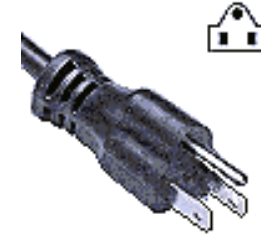

# Steckersysteme der verschiedenen Länder

= AUS 1 (10 A/250 V)

= AUS 2 (10 A/250V)

= USA+JAP 1 (15 A/125 V)

= USA+JAP 2 (15 A/125 V)

= Euro (2,5-6 A/250 V)

= D (16 A/250V)

= B/F (16 A/250 V)

= CH (10 A/250 V)

= DK (10 A/250 V)

= IL (10 A/250V)

= GB 1 (5 A/240 V)

= GB 5A (5 A/240 V)

= GB 13A (13 A/240 V)

= GB 15A (15 A/240 V)

= I 1 (10 A/250 V)