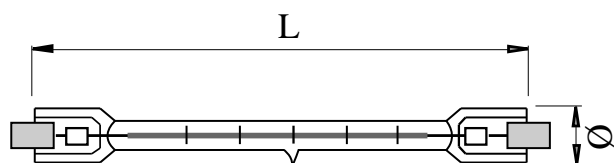

## R7s Linear Halogenlamps

Fig. 7-033

Fig. 7-034 Reinforced Construction

Article	Volt	Watt	Base	ø	L	Finish	ISSA code	Fig.
641840800	24/28	100	R7s	10-12	118	Clear		7-033
641840700	24/28	150	R7s	10-12	118	Clear		7-033
641840900	24/28	200	R7s	10-12	118	Clear	73.265.01	7-033
641841100	24/28	500	R7s	10-12	118	Clear		7-033
647864700	30	375	R7s	10-12	78	Clear	R.C. 73.265.02	7-034
641851100	42	150	R7s	10-12	118	Clear		7-033
641851400	42	300	R7s	10-12	118	Clear		7-033
641851500	42	400	R7s	10-12	118	Clear	73.265.03	7-033
641851600	42	500	R7s	10-12	118	Clear	73.265.04	7-033
647878575	240	150	R7s	10-12	78	Clear	R.C. 73.265.10	7-034
647878875	240	250	R7s	10-12	78	Clear	R.C. 73.265.13	7-034
641868000	110/130	300	R7s	8-10	118	Clear	73.265.05	7-033
641868100	110/130	500	R7s	8-10	118	Clear	73.265.06	7-033
648968200	110/130	1000	R7s	8-10	189	Clear	73.265.07	7-033
645468300	110/130	1500	R7s	8-10	254	Clear	73.265.08	7-033
641878900	240	300	R7s	8-10	118	Clear	73.265.14	7-033
641879100	240	500	R7s	8-10	118	Clear	73.265.15	7-033
648979300	240	1000	R7s	8-10	189	Clear	73.265.19	7-033
645479400	240	1500	R7s	8-10	254	Clear	73.265.20	7-033
641878975	240	300	R7s	8-10	118	Clear	R.C.	7-034
641879175	240	500	R7s	8-10	118	Clear	R.C.	7-034
648979375	240	1000	R7s	8-10	189	Clear	R.C.	7-034
645479475	240	1500	R7s	8-10	254	Clear	R.C.	7-034