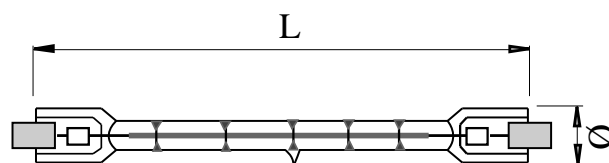

## R7s Linear Halogenlamps

Fig. 7-033

Fig. 7-034 Reinforced Construction

Article	Volt	Watt	Base	ø	L	Finish	ISSA code	Fig.
641840800	24/28	100	R7s	10-12	118	Clear		7-033
641840700	24/28	150	R7s	10-12	118	Clear		7-033
641840900	24/28	200	R7s	10-12	118	Clear	73.265.01	7-033
641841100	24/28	500	R7s	10-12	118	Clear		7-033
647864700	30	375	R7s	10-12	78	Clear	R.C. 73.265.02	7-034
641851100	42	150	R7s	10-12	118	Clear		7-033
641851400	42	300	R7s	10-12	118	Clear		7-033
641851500	42	400	R7s	10-12	118	Clear	73.265.03	7-033
641851600	42	500	R7s	10-12	118	Clear	73.265.04	7-033
647878575	240	150	R7s	10-12	78	Clear	R.C. 73.265.10	7-034
647878875	240	250	R7s	10-12	78	Clear	R.C. 73.265.13	7-034
641868000	110/130	300	R7s	8-10	118	Clear	73.265.05	7-033
641868100	110/130	500	R7s	8-10	118	Clear	73.265.06	7-033
648968200	110/130	1000	R7s	8-10	189	Clear	73.265.07	7-033
645468300	110/130	1500	R7s	8-10	254	Clear	73.265.08	7-033
641878900	240	300	R7s	8-10	118	Clear	73.265.14	7-033
641879100	240	500	R7s	8-10	118	Clear	73.265.15	7-033
648979300	240	1000	R7s	8-10	189	Clear	73.265.19	7-033
645479400	240	1500	R7s	8-10	254	Clear	73.265.20	7-033
641878975	240	300	R7s	8-10	118	Clear	R.C.	7-034
641879175	240	500	R7s	8-10	118	Clear	R.C.	7-034
648979375	240	1000	R7s	8-10	189	Clear	R.C.	7-034
645479475	240	1500	R7s	8-10	254	Clear	R.C.	7-034